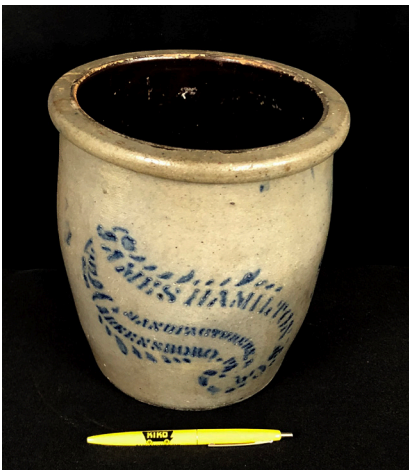

AUCTION

LEADING THE INDUSTRY SINCE 1945

WEDNESDAY - FEBRUARY 28, 2018 – 4:30 PM

14K & 10K Jewelry – Sterling Flatware – Costume Jewelry
STERLING JEWELRY – GOLD & SILVER COINS – ARHAUS FURNITURE
Crocks – Glassware – Collectibles - Primitives

Absolute auction, all sells to the highest bidders on location:

KIKO AUCTION GALLERY - 3201 PARKWAY ST., CANTON, OH 44708

Directions: From I-77 (just north of downtown Canton) take the 13th St. exit. Take 13th St. west to Parkway St. and merge right to auction gallery.